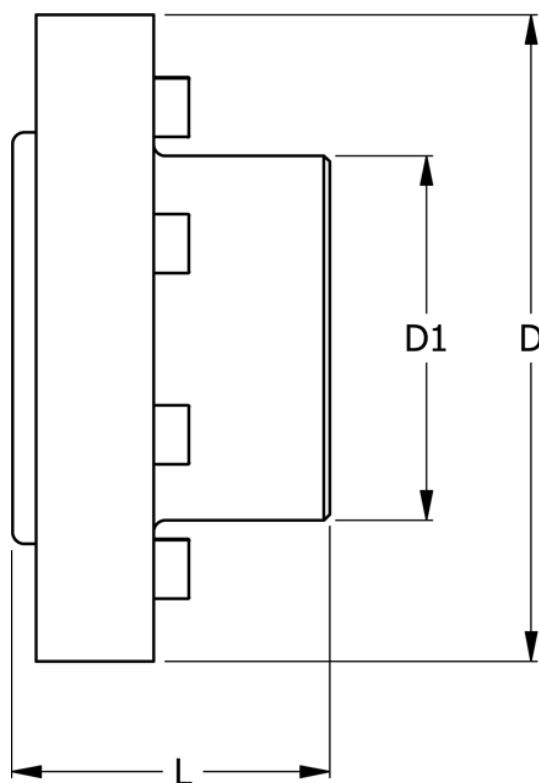

Article number: 330620005

Description: Coupling N-Eupex str. 200
Part 5 (incl. bolts) without bore

Measures

D	= 200
D1	= 140
L	= 90
Max bore	= 85
Torque (N m)	= 1340